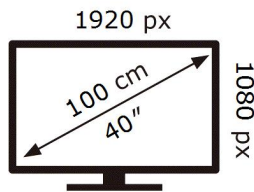

ENERG 

SAMSUNG

UE40T5300AE

39 kWh/1000h

ABCDEF **G**

HDR

56 kWh/1000h

2019/2013