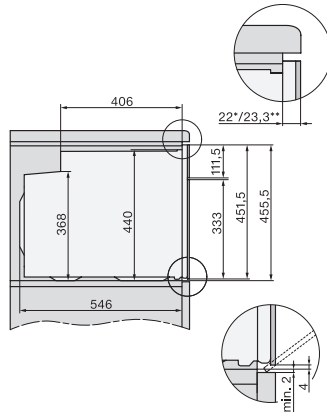

550

Toestelbreedte in mm

595

Toestelhoogte in mm

456

Temperaturen in °C

30–300

Toesteldiepte in mm

H2840B, H7x4xB/BP/BPX, installation drawings

H2840B, H7x4xB/BP/BPX, installation drawings

H7x4xB/BP/BPX, H2840B, installation drawings

DG7x40, DGC7x4x, DGC7x6x, DG7635, DGM7x4x, DO7, H2860B/BP, H7240BM, H7x40BM, H7x4xB/BP, H7x6xB/BP, installation drawings