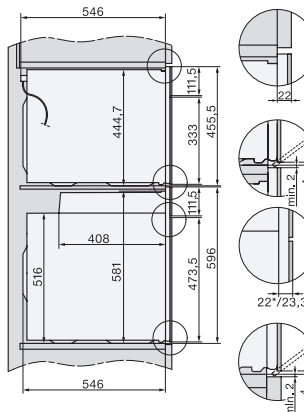

H 7264 BP

Oven

in perfect te combineren design met display met tekst, netwerk en pyrolyse.

installation H7000 XL, installation drawing

side view H7000 XL, installation drawings

built-in H7000 XL, installation drawing

H226x-1B/BP/E/EP/IP, H2x6xB/BP, H7x6xB/BP/BPX, installation drawings

H2x6x-1B/BP/E/EP/IP, H2850BP, H7x6xB/BP/BPX, H2x6xB, installation drawings

DG7x40, DGC7x4x, DGC7x6x, DG7635, DGM7x4x, DO7, H2860B/BP, H7240BM, H7x40BM, H7x4xB/BP, H7x6xB/BP, installation drawings

H226x-1B/BP/E/EP/IP, H2760B/BP, H28x0B/BP, H7x40BM/BMX, H7x6xB/BP/BPX, installation drawings

H2xxx-1 B/BP/E/IP, H7xxx B/BP/BM/BMX, installation drawings

H2xxx-1 B/BP/E/IP, H7xxx B/BP/BM/BMX, installation drawings