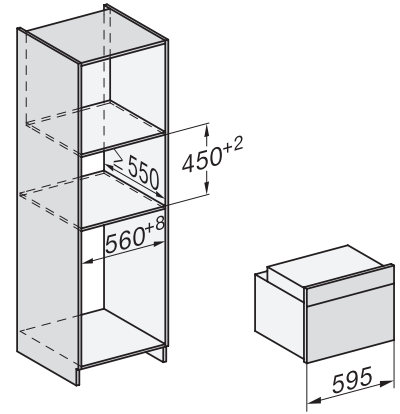

H 7440 B
Compact oven
in perfect te combineren design met led-verlichting en PerfectClean.

side view H7000 M, installation drawings

side view H7000 M, installation drawings, GB, AU

built-in H7000 M, installation drawing