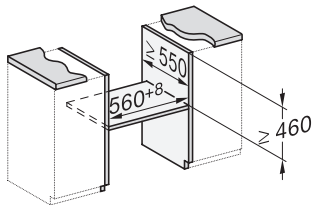

H 7440 B
Compact oven
in perfect te combineren design met led-verlichting en PerfectClean.

side view H7000 M, installation drawings

side view H7000 M, installation drawings, GB, AU

built-in H7000 M, installation drawing