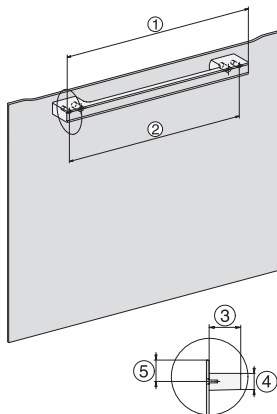

built-in H7000 M build-under, installation drawing

DG7x40, DGC7x4x, DGC7x6x, DG7635, DGM7x4x, DO7, H2860B/BP, H7240BM, H7x40BM, H7x4xB/BP, H7x6xB/BP, installation drawings