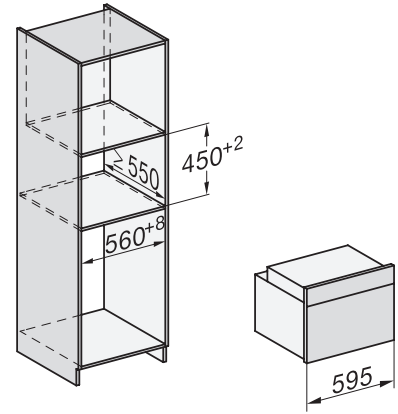

H 7440 BPX

Greeploze compacte oven

in perfect te combineren design met led-verlichting en pyrolyse.

side view H7000 M, installation drawings

side view H7000 M, installation drawings, GB, AU

built-in H7000 M, installation drawing

built-in H7000 M build-under, installation drawing

Installation H7000 M, installation drawing

side view H7000 M build-under, installation drawings