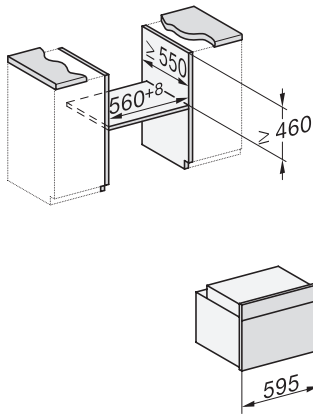

H 7440 BPX

Greeploze compacte oven

in perfect te combineren design met led-verlichting en pyrolyse.

side view H7000 M, installation drawings

side view H7000 M, installation drawings, GB, AU

built-in H7000 M, installation drawing

built-in H7000 M build-under, installation drawing

Installation H7000 M, installation drawing

side view H7000 M build-under, installation drawings