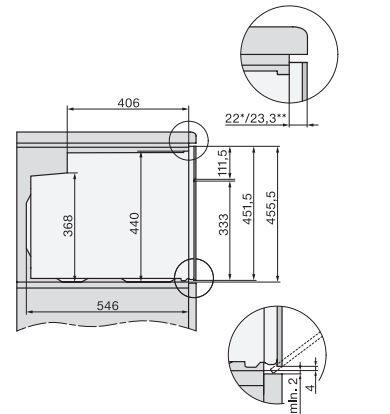

H 7440 BPX

Greeploze compacte oven

in perfect te combineren design met led-verlichting en pyrolyse.

side view H7000 M, installation drawings

side view H7000 M, installation drawings, GB, AU

built-in H7000 M, installation drawing

built-in H7000 M build-under, installation drawing

Installation H7000 M, installation drawing

side view H7000 M build-under, installation drawings