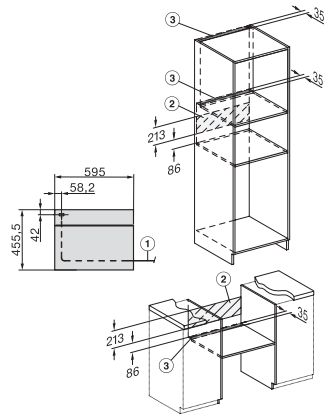

H 7440 BPX

Greeploze compacte oven

in perfect te combineren design met led-verlichting en pyrolyse.

side view H7000 M, installation drawings

side view H7000 M, installation drawings, GB, AU

built-in H7000 M, installation drawing

built-in H7000 M build-under, installation drawing

Installation H7000 M, installation drawing

side view H7000 M build-under, installation drawings