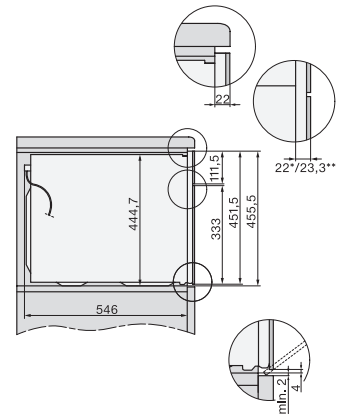

## H 7440 BMX

Greeploze compacte oven met geïntegreerde microgolfoven  
in perfect te combineren design met automatische en combinatieprogramma's.

H7x40BM/BMX, installation drawings

H7x40BM/BMX, installation drawings

H7x4xBM, installation drawings

H7x40BM/BMX, installation drawings

H226x-1 B/BP/E/EP/I/IP, H2760B/BP, H28x0B/BP, H7x40BM/BMX, H7x6x6/BP/BPX, installation drawings

H7x40BM/BMX, installation drawings

H2xxx-1 B/BP/E/I/IP, H7xxx B/BP/BM/BMX, installation drawings