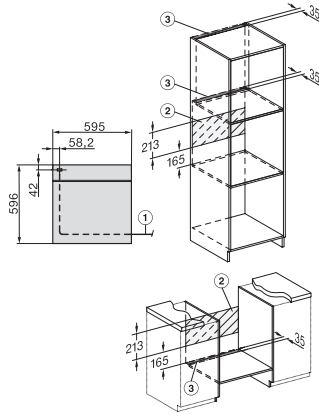

## H 7464 BPX

Greeploze oven

Perfect te combineren design met bratometer en LED-verlichting.

installation H7000 XL, installation drawing

side view H7000 XL, installation drawings

built-in H7000 XL, installation drawing