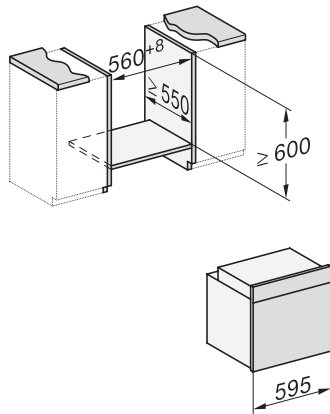

## H 7464 BPX

Greeploze oven

Perfect te combineren design met bratometer en LED-verlichting.

installation H7000 XL, installation drawing

side view H7000 XL, installation drawings

built-in H7000 XL, installation drawing

H226x-1B/BP/E/EP/I/IP, H2x6xB/BP, H7x6xB/BP/BPX, H2x6xB, installation drawings

H2x6x-1B/BP/E/EP/I/IP, H2850BP, H7x6xB/BP/BPX, H2x6xB, installation drawings

H226x-1B/BP/E/EP/I/IP, H2760B/BP, H28x0B/BP, H7x40BM/BMX, H7x6xB/BP/BPX, installation drawings