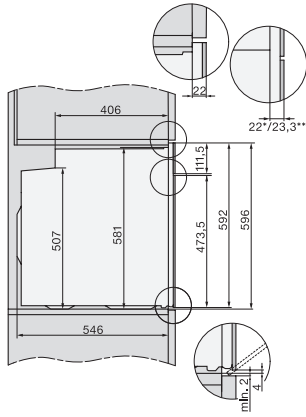

## H 7464 BPX

Greeploze oven

Perfect te combineren design met bratometer en LED-verlichting.

installation H7000 XL, installation drawing

side view H7000 XL, installation drawings

built-in H7000 XL, installation drawing

side view H7000 XL build-under, installation drawing

H2xxx-1 B/BP/E/I/IP, H7xxx B/BP/BM/BMX, installation drawings

H2xxx-1 B/BP/E/I/IP, H7xxx B/BP/BM/BMX, installation drawings