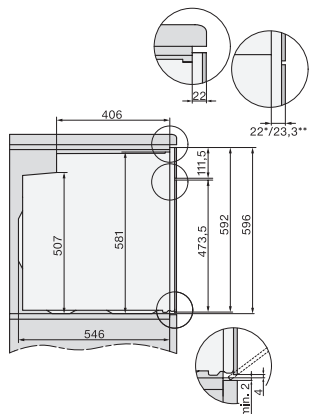

## H 7464 BPX

Greeploze oven

Perfect te combineren design met bratometer en LED-verlichting.

installation H7000 XL, installation drawing

side view H7000 XL, installation drawings

built-in H7000 XL, installation drawing

H226x-1B/BP/E/EP/I/IP, H2x6xB/BP, H7x6xB/BP/BPX, H2x6xB, installation drawings

H2x6x-1B/BP/E/EP/I/IP, H2850BP, H7x6xB/BP/BPX, H2x6xB, installation drawings

H226x-1B/BP/E/EP/I/IP, H2760B/BP, H28x0B/BP, H7x40BM/BMX, H7x6xB/BP/BPX, installation drawings

side view H7000 XL build-under, installation drawing

H2xxx-1 B/BP/E/I/IP, H7xxx B/BP/BM/BMX, installation drawings

H2xxx-1 B/BP/E/I/IP, H7xxx B/BP/BM/BMX, installation drawings