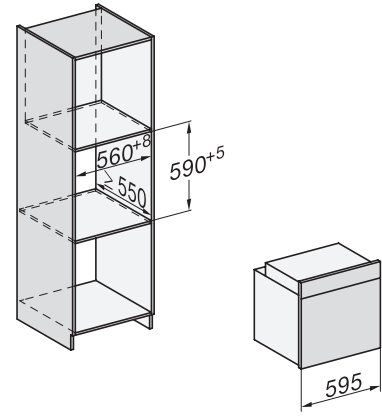

## H 7464 BPX

Greeploze oven

Perfect te combineren design met bratometer en LED-verlichting.

installation H7000 XL, installation drawing

side view H7000 XL, installation drawings

built-in H7000 XL, installation drawing