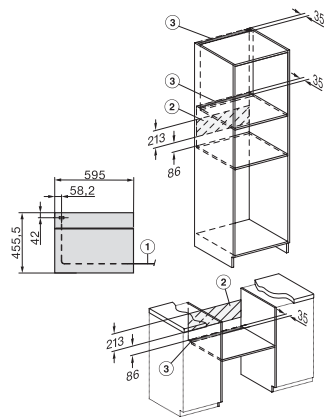

## H 7840 BP

Compacte oven

in perfect te combineren design met spijzenthermometer en BrilliantLight.

side view H7000 M, installation drawings

side view H7000 M, installation drawings, GB, AU

built-in H7000 M, installation drawing

built-in H7000 M build-under, installation drawing

Installation H7000 M, installation drawing

DG7x40, DGC7x4x, DGC7x6x, DG7635, DGM7x4x, DO7, H2860B/BP, H7240BM, H7x40BM, H7x4xB/BP, H7x6xB/BP, installation drawings