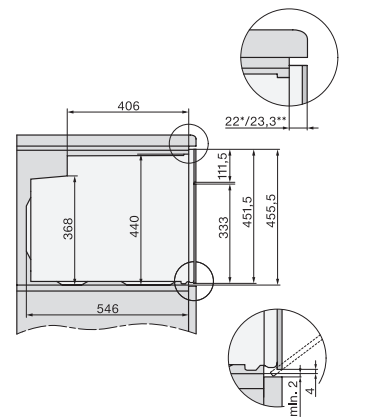

H 7840 BPX

Greeploze compacte oven

in perfect te combineren design met spijzenthermometer en BrilliantLight.

side view H7000 M, installation drawings

side view H7000 M, installation drawings, GB, AU

built-in H7000 M, installation drawing

built-in H7000 M build-under, installation drawing

Installation H7000 M, installation drawing

side view H7000 M build-under, installation drawings