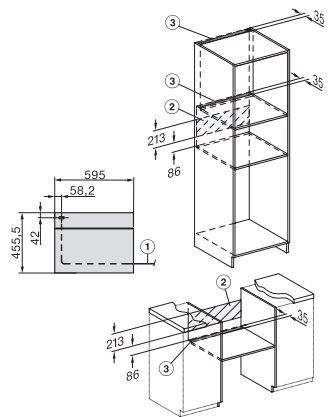

H 7840 BPX

Greeploze compacte oven

in perfect te combineren design met spijzenthermometer en BrilliantLight.

side view H7000 M, installation drawings

side view H7000 M, installation drawings, GB, AU

built-in H7000 M, installation drawing

built-in H7000 M build-under, installation drawing

Installation H7000 M, installation drawing

side view H7000 M build-under, installation drawings