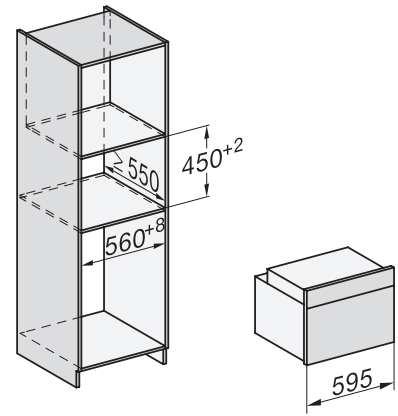

H 7840 BPX

Greeploze compacte oven

in perfect te combineren design met spijzenthermometer en BrilliantLight.

side view H7000 M, installation drawings

side view H7000 M, installation drawings, GB, AU

built-in H7000 M, installation drawing

built-in H7000 M build-under, installation drawing

Installation H7000 M, installation drawing

side view H7000 M build-under, installation drawings