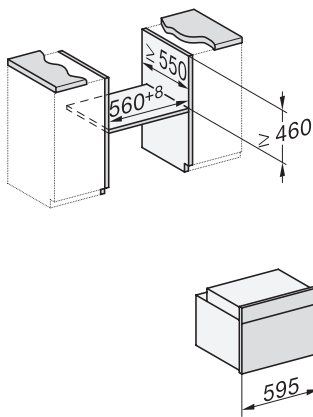

H 7840 BPX

Greeploze compacte oven

in perfect te combineren design met spijzenthermometer en BrilliantLight.

side view H7000 M, installation drawings

side view H7000 M, installation drawings, GB, AU

built-in H7000 M, installation drawing

built-in H7000 M build-under, installation drawing

Installation H7000 M, installation drawing

side view H7000 M build-under, installation drawings