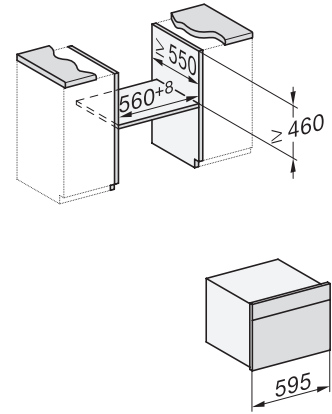

## H 7840 BMX

Greeploze compacte oven met geïntegreerde magnetron

Perfect te combineren design met automatische programma's en bratometer.

H7x40BM/BMX, installation drawings

built-in H7000 BM, installation drawing

built-in H7000 BM build-under, installation drawings

installation H7000 BM, installation drawing

H226x-1 B/BP/E/EP/I/IP, H2760B/BP, H28x0B/BP, H7x40BM/BMX, H7x6x8/BP/BPX, installation drawings

side view H7000 BM build-under, installation drawings