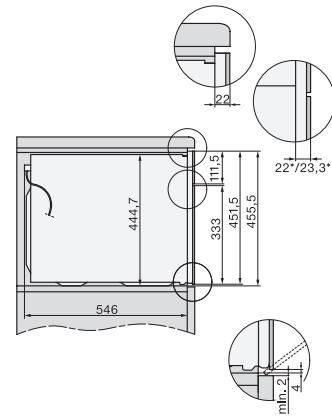

## H 7840 BMX

Greeploze compacte oven met geïntegreerde magnetron

Perfect te combineren design met automatische programma's en bratometer.

H7x40BM/BMX, installation drawings

built-in H7000 BM, installation drawing

built-in H7000 BM build-under, installation drawings

installation H7000 BM, installation drawing

H226x-1 B/BP/E/EP/I/IP, H2760B/BP, H28x0B/BP, H7x40BM/BMX, H7x6x8/BP/BPX, installation drawings

side view H7000 BM build-under, installation drawings