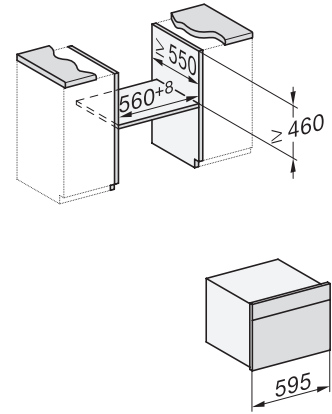

H 7840 BMX

Greeploze compacte oven met geïntegreerde magnetron

Perfect te combineren design met automatische programma's en bratometer.

H7x40BM/BMX, installation drawings

built-in H7000 BM, installation drawing

built-in H7000 BM build-under, installation drawings

installation H7000 BM, installation drawing

H226x-1 B/BP/E/EP/I/IP, H2760B/BP, H28x0B/BP, H7x40BM/BMX, H7x6x B/BP/BPX, installation drawings

side view H7000 BM build-under, installation drawings