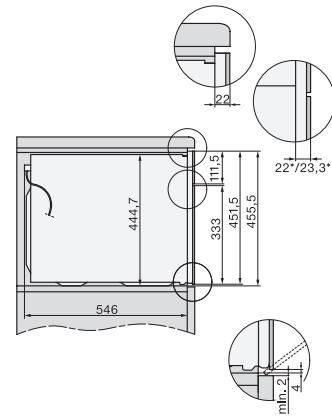

H 7840 BMX

Greeploze compacte oven met geïntegreerde magnetron

Perfect te combineren design met automatische programma's en bratometer.

H7x40BM/BMX, installation drawings

built-in H7000 BM, installation drawing

built-in H7000 BM build-under, installation drawings

installation H7000 BM, installation drawing

H226x-1 B/BP/E/EP/I/IP, H2760B/BP, H28x0B/BP, H7x40BM/BMX, H7x6x B/BP/BPX, installation drawings

side view H7000 BM build-under, installation drawings