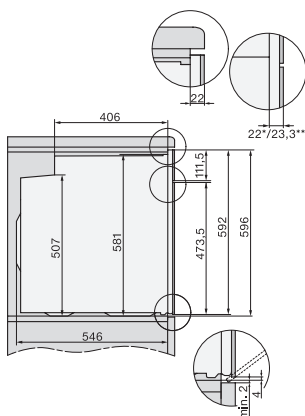

H 7460 B

Oven

in perfect te combineren design met led-verlichting en PerfectClean.

side view H7000 XL, installation drawings

built-in H7000 XL, installation drawing

H226x-1B/BP/E/EP/I/IP, H2x6xB/BP, H7x6xB/BP/BPX, installation drawings

H226x-1B/E/I, H2x6xB, H7x6xB, installation drawings

DG7x40, DGC7x4x, DGC7x6x, DG7635, DGM7x4x, DO7, H2860B/BP, H7240BM, H7x40BM, H7x4xB/BP, H7x6xB/BP, installation drawings

H226x-1B/BP/E/EP/I/IP, H2760B/BP, H28x0B/BP, H7x40BM/BMX, H7x6xB/BP/BPX, installation drawings

side view H7000 XL build-under, installation drawing

H2xxx-1 B/BP/E/I/IP, H7xxx B/BP/BM/BMX, installation drawings

H2xxx-1 B/BP/E/I/IP, H7xxx B/BP/BM/BMX, installation drawings