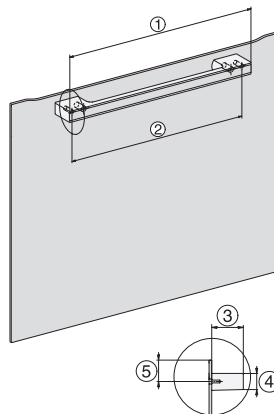

H 7460 B

Oven

in perfect te combineren design met led-verlichting en PerfectClean.

side view H7000 XL, installation drawings

built-in H7000 XL, installation drawing

H226x-1B/BP/E/EP/I/IP, H2x6xB/BP, H7x6xB/BP/BPX, installation drawings