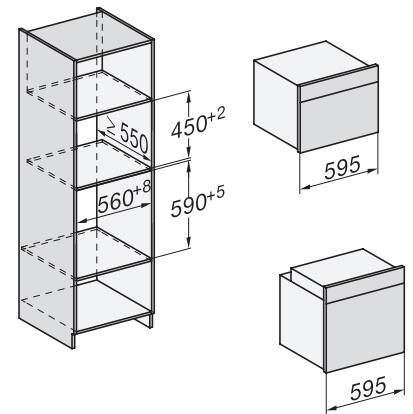

H226x-1B/BP/E/EP/I/IP, H2760B/BP, H28x0B/BP, H7x40BM/BMX, H7x6xB/BP/BPX, installation drawings