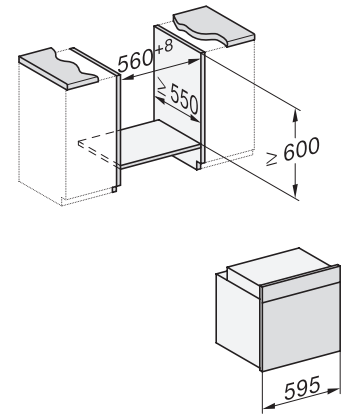

H 7460 B

Oven

in perfect te combineren design met led-verlichting en PerfectClean.

side view H7000 XL, installation drawings

built-in H7000 XL, installation drawing

H226x-1B/BP/E/EP/I/IP, H2x6xB/BP, H7x6xB/BP/BPX, installation drawings