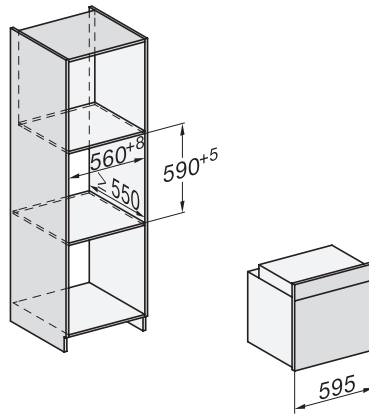

H 7460 B

Oven

in perfect te combineren design met led-verlichting en PerfectClean.

side view H7000 XL, installation drawings

built-in H7000 XL, installation drawing

H226x-1B/BP/E/EP/I/IP, H2x6xB/BP, H7x6xB/BP/BPX, installation drawings