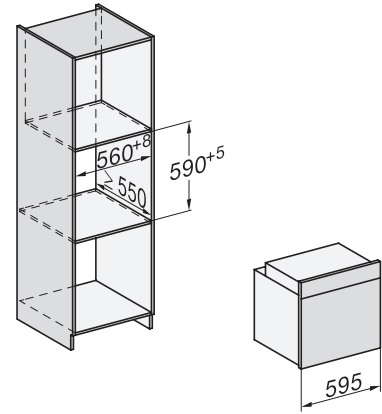

H 7460 BP

Oven

in perfect te combineren design met led-verlichting en pyrolyse.

H226x-1B/BP/E/EP//IP, H2760B/BP, H28x0B/BP, H7x6xB/BP/BPX installation drawings

H2760B/BP, H28x0B/BP, H7x6xB/BP/BPX, DGC7351, DGC7151, installation drawings