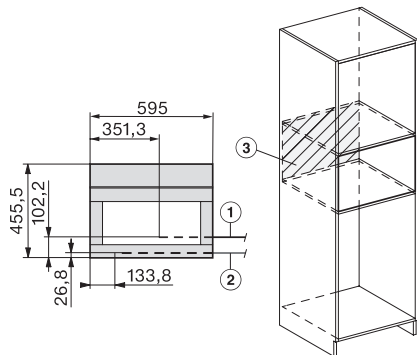

CVA7000, Built-in larder unit for appliances with fresh water connection (built in)

CVA7000, installation (installation drawings)