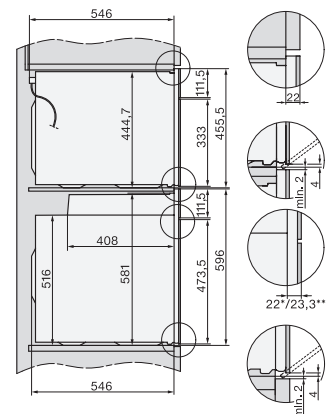

H226x-1B/BP/E/EP/I/IP, H2x6xB/BP, H7x6xB/BP/BPX, installation drawings

DG7x40, DGC7x4x, DGC7x6x, DG7635, DGM7x4x, DO7, H2860B/BP, H7240BM, H7x40BM, H7x4xB/BP, H7x6xB/BP, installation drawings

H226x-1B/BP/E/EP/I/IP, H2760B/BP, H28x0B/BP, H7x40BM/BMX, H7x6xB/BP/BPX, installation drawings

side view H7000 XL build-under, installation drawing

H2xxx-1 B/BP/E/I/IP, H7xxx B/BP/BM/BMX, installation drawings

H 7262 BP

Oven

met tekstdisplay, spijzenthermometer en pyrolyse

H2xxx-1 B/BP/E/I/IP, H7xxx B/BP/BM/BMX, installation drawings