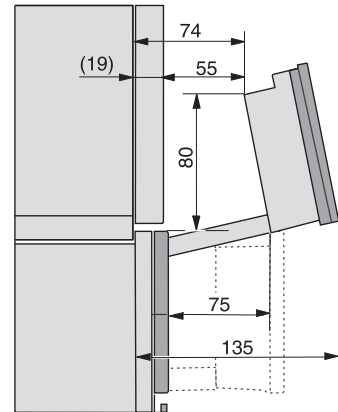

built-in DG DGM DGC XL build-under, installation drawing

DGC7x4x built-in tall cabinet, installation drawing

DGC7x40 connections and ventilation 45cm, installation drawing

DGC7x4x swivel range of the aperture, installation drawings

screw joint DGC XL, installation drawing

DGC7x6x X with and without handle side view, installation drawings