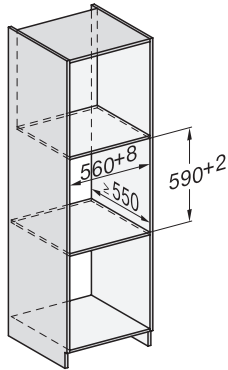

ESW7x10, DGC7x4xHCPro, DGC7x4xHCXPro, installation drawings