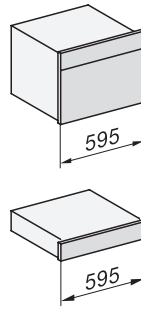

built-in DG DGM DGC XL build-under, installation drawing

DGC7x4x built-in tall cabinet, installation drawing

DGC7x40 connections and ventilation 45cm, installation drawing

DGC7x4x swivel range of the aperture, installation drawings