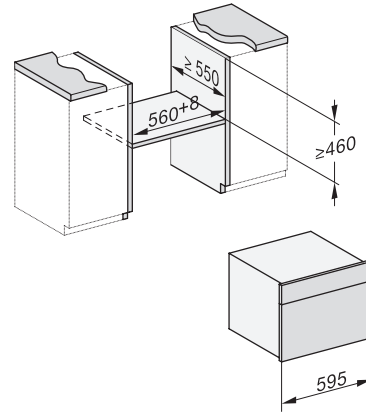

built-in DG DGM DGC XL build-under, installation drawing

DGC7x4x built-in tall cabinet, installation drawing

DGC7x40 connections and ventilation 45cm, installation drawing

DGC7x4x swivel range of the aperture, installation drawings