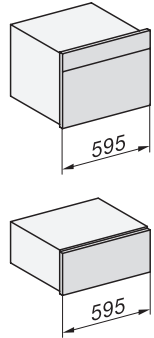

ESW7x20, DGC7x4xHCPro, DGC7x4xHCXPro installation drawings