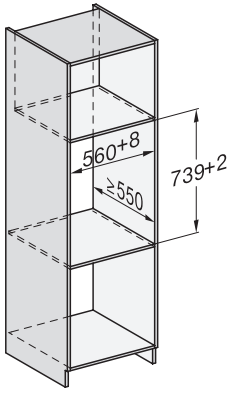

DGC 7440 HCX Pro

Greeploze compacte combi-stoomoven

voor stomen, bakken, braden met connectiviteit + Hydroclean.

ESW7x20, DGC7x4xHCPro, DGC7x4xHCXPro installation drawings