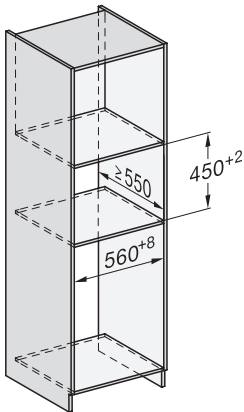

built-in DG DGM DGC XL build-under, installation drawing

DGC7x4x built-in tall cabinet, installation drawing

DGC7x40 connections and ventilation 45cm, installation drawing

DGC7x4x swivel range of the aperture, installation drawings