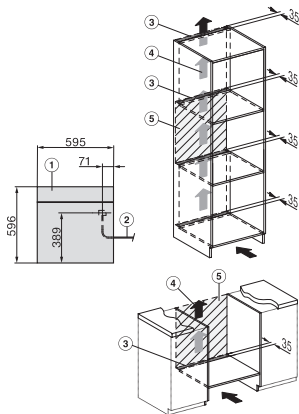

DGC 7460 HCX Pro  
 Greeploze combi-stoomoven  
 voor stomen, bakken, braden met connectiviteit + Hydroclean.

ESW7x20, DGC7x6xHCPro, DGC7x6xHCXPro installation drawings

ESW7x10, EVS7010, DGC7x6xHCPro, DGC7x6xHCXPro installation drawings

built-in DGC XXL, installation drawing

DGC7x60 connections and ventilation 60cm, installation drawing

built-in DGC XXL build-under, installation drawing

screw joint DGC XXL, installation drawing

DGC7x4x swivel range of the aperture, installation drawings

side view DGC XXL, installation drawings