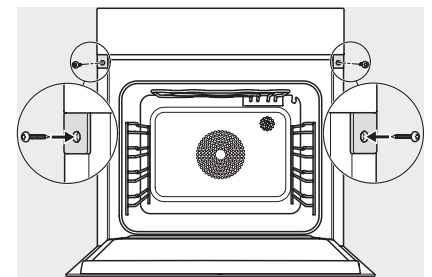

DGC 7460 HCX Pro  
 Greeploze combi-stoomoven  
 voor stomen, bakken, braden met connectiviteit + Hydroclean.

ESW7x20, DGC7x6xHCPro, DGC7x6xHCXPro installation drawings

ESW7x10, EVS7010, DGC7x6xHCPro, DGC7x6xHCXPro installation drawings

built-in DGC XXL, installation drawing

DGC7x60 connections and ventilation 60cm, installation drawing

built-in DGC XXL build-under, installation drawing

screw joint DGC XXL, installation drawing

DGC7x4x swivel range of the aperture, installation drawings