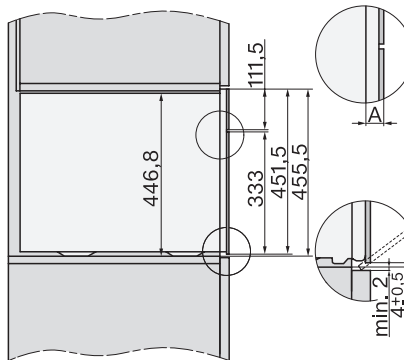

ESW7x20, DGC7x4xHCPro, DGC7x4xHCXPro installation drawings

ESW7x10, DGC7x4xHCPro, DGC7x4xHCXPro, installation drawings

built-in DG DGM DGC XL build-under, installation drawing

DGC7x4x built-in tall cabinet, installation drawing

DGC7x4x Schwenkbereich der Blende, installation drawings

screw joint DGC XL, installation drawing

DGC7x6x X with and without handle side view, installation drawings