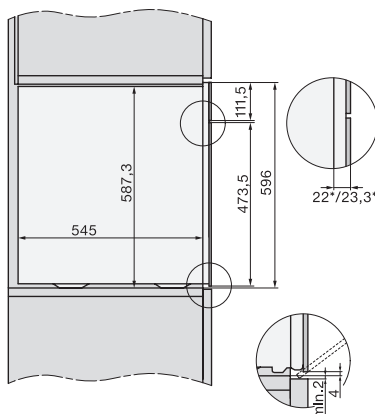

ESW7x20, DGC7x6xHCPro, DGC7x6xHCXPro installation drawings

ESW7x10, EVS7010, DGC7x6xHCPro, DGC7x6xHCXPro installation drawings

built-in DGC XXL, installation drawing

built-in DGC XXL build-under, installation drawing

screw joint DGC XXL, installation drawing

DGC7x4x Schwenkbereich der Blende, installation drawings

side view DGC XXL, installation drawings