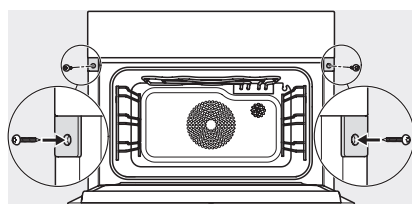

ESW7x20, DGC7x4xHCPro, DGC7x4xHCXPro installation drawings

ESW7x10, DGC7x4xHCPro, DGC7x4xHCXPro, installation drawings

built-in DG DGM DGC XL build-under, installation drawing

DGC7x4x built-in tall cabinet, installation drawing

DGC7x4x Schwenkbereich der Blende, installation drawings

screw joint DGC XL, installation drawing

DGC7x6x X with and without handle side view, installation drawings