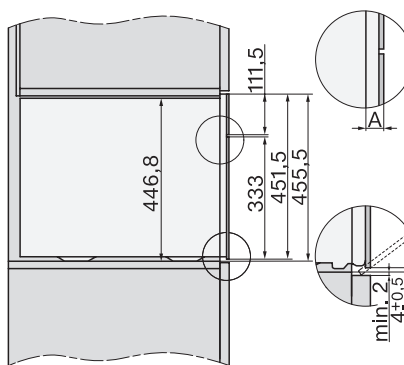

ESW7x20, DGC7x4xHCPro, DGC7x4xHCXPro installation drawings

ESW7x10, DGC7x4xHCPro, DGC7x4xHCXPro, installation drawings

built-in DG DGM DGC XL build-under, installation drawing

DGC7x4x built-in tall cabinet, installation drawing

DGC7x4x Schwenkbereich der Blende, installation drawings

screw joint DGC XL, installation drawing

DGC7x6x X with and without handle side view, installation drawings