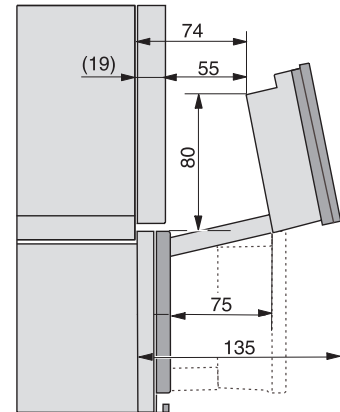

built-in DG DGM DGC XL build-under, installation drawing

DGC7x4x built-in tall cabinet, installation drawing

DGC7x40 connections and ventilation 45cm, installation drawing

DGC7x4x swivel range of the aperture, installation drawings