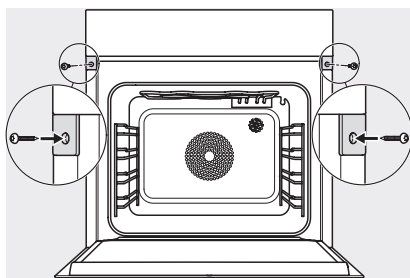

ESW7x20, DGC7x6xHCPro, DGC7x6xHCXPro installation drawings

ESW7x10, EVS7010, DGC7x6xHCPro, DGC7x6xHCXPro installation drawings

built-in DGC XXL, installation drawing

DGC7x65 connections and ventilation 60cm, installation drawing

built-in DGC XXL build-under, installation drawing

screw joint DGC XXL, installation drawing

DGC7x4x Schwenkbereich der Blende, installation drawings

side view DGC XXL, installation drawings