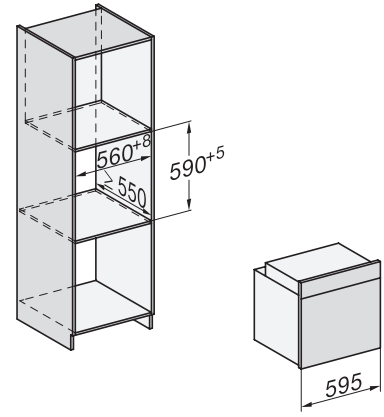

H 2861 B

Oven

in een combineerbaar design met netwerk, PerfectClean en FlexiClip-geleider.

installation H7000 XL, installation drawing

side view H7000 XL, installation drawings

built-in H7000 XL, installation drawing

Installation H7000 XL underframe, installation drawings

H7000 handle, glass, installation drawings

side view H7000 XL build-under, installation drawing