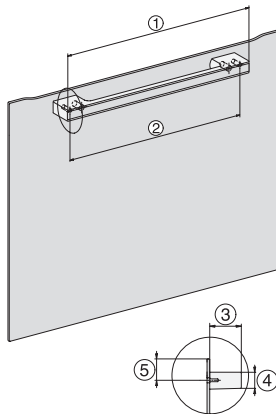

H 2861 B

Oven

in een combineerbaar design met netwerk, PerfectClean en FlexiClip-geleider.

installation H7000 XL, installation drawing

side view H7000 XL, installation drawings

built-in H7000 XL, installation drawing

Installation H7000 XL underframe, installation drawings

H7000 handle, glass, installation drawings

side view H7000 XL build-under, installation drawing