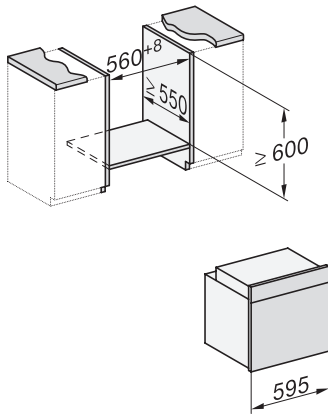

H 2861 B

Oven

in een combineerbaar design met netwerk, PerfectClean en FlexiClip-geleider.

installation H7000 XL, installation drawing

side view H7000 XL, installation drawings

built-in H7000 XL, installation drawing

Installation H7000 XL underframe, installation drawings

H7000 handle, glass, installation drawings

side view H7000 XL build-under, installation drawing