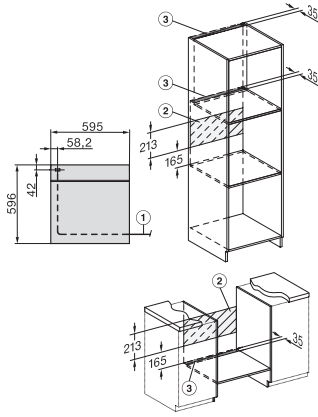

H 2861 B

Oven

in een combineerbaar design met netwerk, PerfectClean en FlexiClip-geleider.

installation H7000 XL, installation drawing

side view H7000 XL, installation drawings

built-in H7000 XL, installation drawing

Installation H7000 XL underframe, installation drawings

H7000 handle, glass, installation drawings

side view H7000 XL build-under, installation drawing