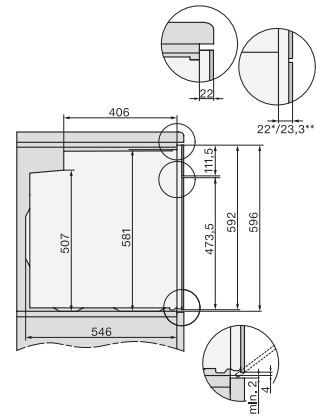

H 2861 B

Oven

in een combineerbaar design met netwerk, PerfectClean en FlexiClip-geleider.

installation H7000 XL, installation drawing

side view H7000 XL, installation drawings

built-in H7000 XL, installation drawing

Installation H7000 XL underframe, installation drawings

H7000 handle, glass, installation drawings

side view H7000 XL build-under, installation drawing