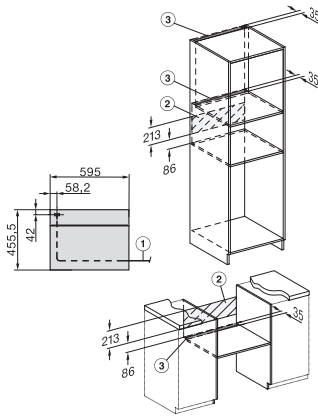

H 7440 BPX 125 Gala Ed
 Greploze compacte oven
 in perfect te combineren design met led-verlichting en pyrolyse.

side view H7000 M, installation drawings

built-in H7000 M, installation drawing

built-in H7000 M build-under, installation drawing

Installation H7000 M, installation drawing

side view H7000 M build-under, installation drawings