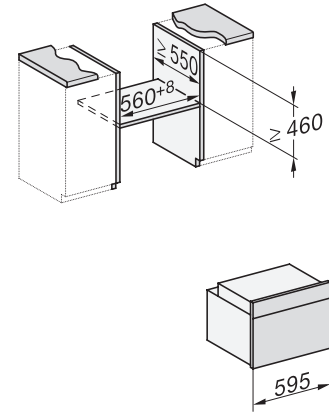

H 7440 BPX 125 Gala Ed
 Greploze compacte oven
 in perfect te combineren design met led-verlichting en pyrolyse.

side view H7000 M, installation drawings

built-in H7000 M, installation drawing

built-in H7000 M build-under, installation drawing