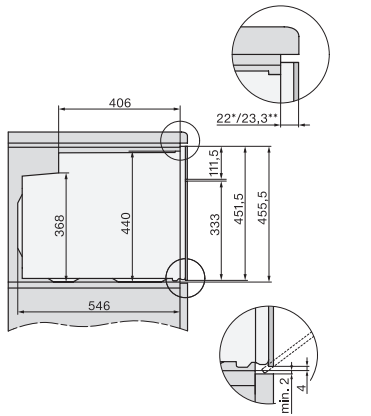

H 7440 BPX 125 Gala Ed
 Greploze compacte oven
 in perfect te combineren design met led-verlichting en pyrolyse.

side view H7000 M, installation drawings

built-in H7000 M, installation drawing

built-in H7000 M build-under, installation drawing

Installation H7000 M, installation drawing

side view H7000 M build-under, installation drawings