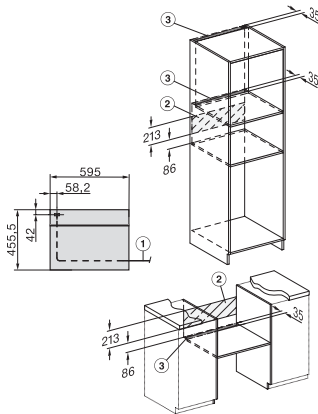

H 7840 BPX 125 Gala Ed
 Greeploze compacte oven
 in perfect te combineren design met spijzenthermometer en BrilliantLight.

side view H7000 M, installation drawings

built-in H7000 M, installation drawing

built-in H7000 M build-under, installation drawing

Installation H7000 M, installation drawing

side view H7000 M build-under, installation drawings