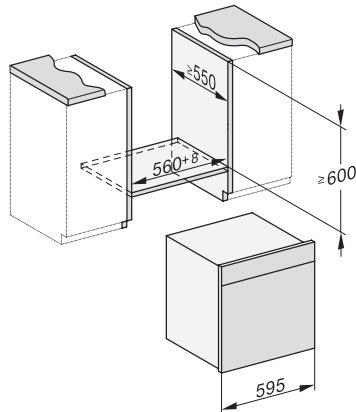

DGC 7460 HCX Pro 125 Gala Ed

Greeploze combi-stoomoven

voor stomen, bakken, braden met connectiviteit + Hydroclean.

ESW7x20, DGC7x6xHCPro, DGC7x6xHCXPro installation drawings

ESW7x10, EVS7010, DGC7x6xHCPro, DGC7x6xHCXPro installation drawings

built-in DGC XXL, installation drawing

DGC7x60 connections and ventilation 60cm, installation drawing

built-in DGC XXL build-under, installation drawing

screw joint DGC XXL, installation drawing

DGC7x4x swivel range of the aperture, installation drawings

side view DGC XXL, installation drawings