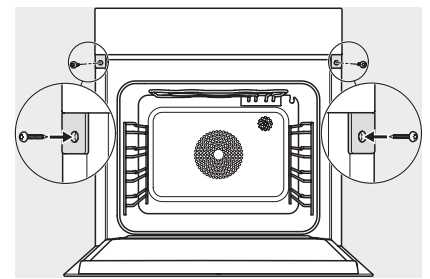

## DGC 7465 HCX Pro 125 Gala Ed

Greeploze combi-stoomoven met aansluiting voor vers water en waterafvoer voor stomen, bakken, braden met connectiviteit + Hydroclean.

ESW7x20, DGC7x6xHCPro, DGC7x6xHCXPro installation drawings

ESW7x10, EVS7010, DGC7x6xHCPro, DGC7x6xHCXPro installation drawings

built-in DGC XXL, installation drawing

DGC7x65 connections and ventilation 60cm, installation drawing

built-in DGC XXL build-under, installation drawing

screw joint DGC XXL, installation drawing

DGC7x4x swivel range of the aperture, installation drawings

side view DGC XXL, installation drawings