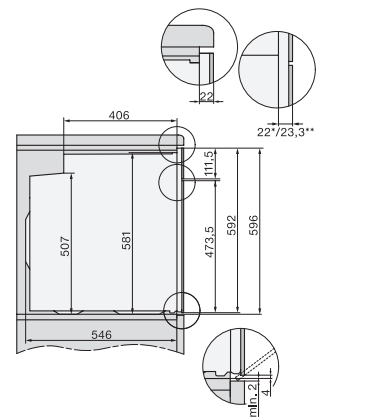

H 2861-1 B 125 Edition

Oven

in combineerbaar design met AirFry-functie, netwerkmogelijkheid en PerfectClean.

installation H7000 XL, installation drawing

side view H7000 XL, installation drawings

built-in H7000 XL, installation drawing

H226x-1B/BP/E/EP/I/IP, H2x6xB/BP, H7x6xB/BP/BPX, installation drawings

DG7x40, DGC7x4x, DGC7x6x, DG7635, DGM7x4x, DO7, H2860B/BP, H7240BM, H7x40BM, H7x4xB/BP, H7x6xB/BP, installation drawings

side view H7000 XL build-under, installation drawing