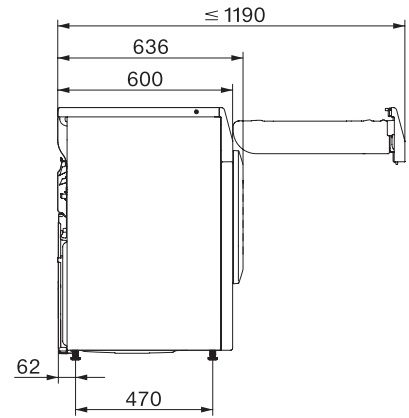

TEL695WP 125 Gala Edition

T1 warmtepompdroogkast:

Met SteamFinish en DryCare 40 voor een behoedzame wasbehandeling.

T1 installation drawing, slanted facia or straight facia, measures in mm

T1 drawing, slanted facia or straight facia, measures in mm

T1 drawing, slanted facia or straight facia, with porthole, measures in mm

T1 drawing, slanted facia or straight facia, measures in mm