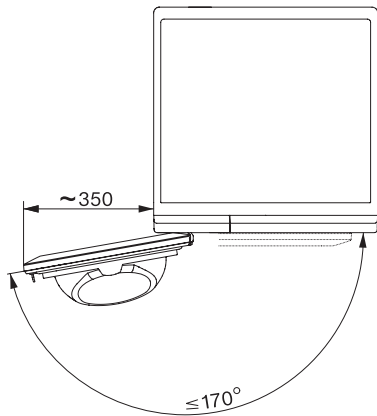

TEL695WP 125 Gala Edition

T1 warmtepompdroogkast:

Met SteamFinish en DryCare 40 voor een behoedzame wasbehandeling.

T1 installation drawing, slanted facia or straight facia, measures in mm

T1 drawing, slanted facia or straight facia, measures in mm

T1 drawing, slanted facia or straight facia, with porthole, measures in mm

T1 drawing, slanted facia or straight facia, measures in mm