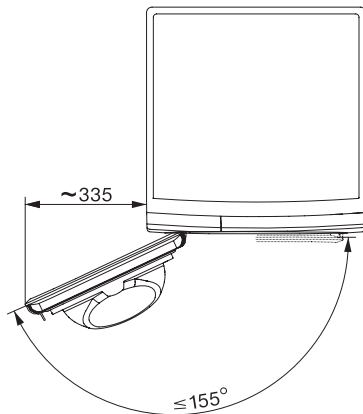

TWL680WP 125 Gala Edition

T1 warmtepompdroogkast:

Met SteamFinish en DryCare 40 voor een behoedzame wasbehandeling.

T1 installation drawing, facia 5 degree, measures in mm

T1 drawing, facia 5 degree, measures in mm

T1 drawing, facia 5 degree, without porthole, measures in mm

T1 drawing, facia 5 degree, measures in mm