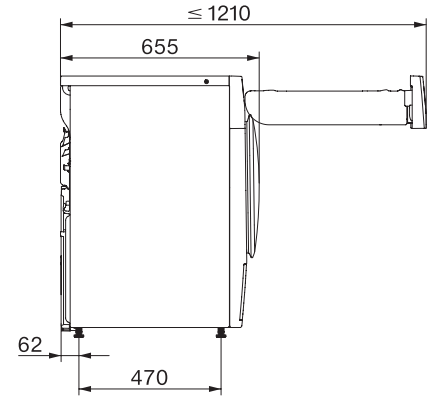

TWL680WP 125 Gala Edition

T1 warmtepompdroogkast:

Met SteamFinish en DryCare 40 voor een behoedzame wasbehandeling.

T1 installation drawing, facia 5 degree, measures in mm

T1 drawing, facia 5 degree, measures in mm

T1 drawing, facia 5 degree, without porthole, measures in mm

T1 drawing, facia 5 degree, measures in mm