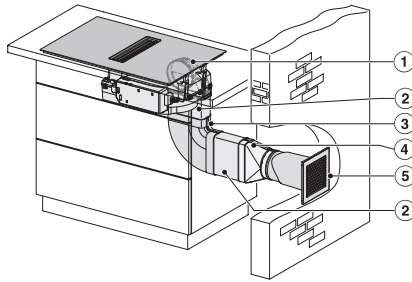

KMDA7676FL, KMDA7876FL – Installation variant 1 Basis -drawing