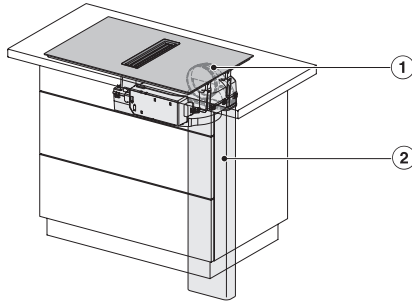

KMDA7676FL, KMDA7876FL – Side view lying on top+X – Installation drawing

KMDA7676FL, KMDA7876FL – Side view flush – Installation drawing

KMDA7676FL, KMDA7876FL – Side view flush+X – Installation drawing

KMDA7676FL, KMDA7876FL – Side view lying on top, Plug&Play – Installation drawing

KMDA7676FL, KMDA7876FL – Side view lying on top+X, Plug&Play – Installation drawing

KMDA7676FL, KMDA7876FL – Side view flush, Plug&Play – Installation drawing

KMDA 7876 FL-A 125 Gala Ed

Inductiekookplaten met werkbladafzuiging

MattFinish met 2 extra grote PowerFlex XL-kookzones, geschikt voor luchtafvoer

KMDA7676FL, KMDA7876FL – Side view flush-X, Plug&Play – Installation drawing