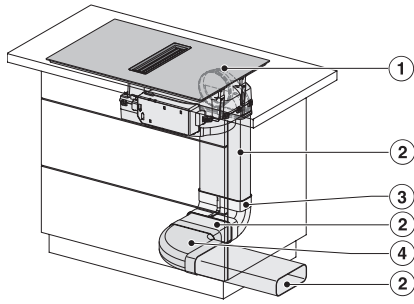

KMDA 7876 FL-A 125 Gala Ed

Inductiekookplaten met werkbladafzuiging

MattFinish met 2 extra grote PowerFlex XL-kookzones, geschikt voor luchtafvoer

KMDA7676FL, KMDA7876FL – Installation variant 11 Exhaust air - drawing

KMDA7676FL, KMDA7876FL – Installation variant 12 Exhaust air - drawing

KMDA7676FL/FR, KMDA7876FL/FR, Exhaust air (Installation drawing)