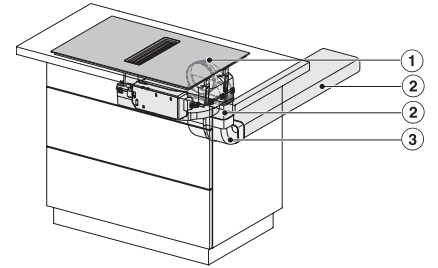

KMDA 7876 FL-A 125 Gala Ed

Inductiekookplaten met werkbladafzuiging

MattFinish met 2 extra grote PowerFlex XL-kookzones, geschikt voor luchtafvoer

KMDA7676FL, KMDA7876FL – Installation variant 11 Exhaust air - drawing

KMDA7676FL, KMDA7876FL – Installation variant 12 Exhaust air - drawing

KMDA7676FL/FR, KMDA7876FL/FR, Exhaust air (Installation drawing)