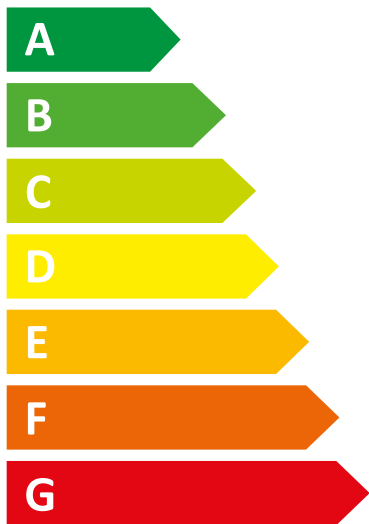

ENERG

WHIRLPOOL

W7 99 SILENCE BE

A

35 kWh

9,0 kg

3:45

46 L